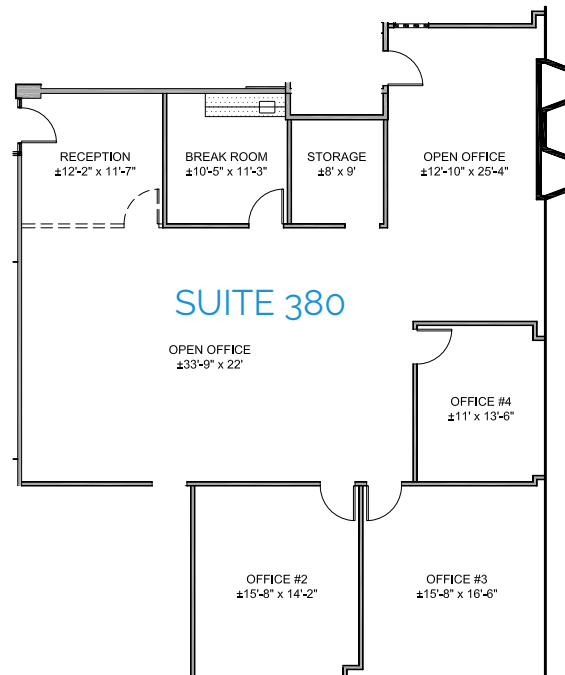

*Suites 105 & 115 are contiguous for up to 11,341 RSF

5353 Mission Center Road

Suite	RSF	Comments
215	5,112	Available

5333 Mission Center Road

Suite	RSF	Comments
105*	6,653	Medical or office use. Reception, 11 private offices, 2 large conference rooms, IT, break room and large open area.
115*	4,688	Reception, 9 private offices, 2 conference rooms, break room, IT and large open area.

*Suites 105 & 115 are continuous for up to 11,341 RSF

Suite 105
 Click for Virtual Tour

Suite 115
 Click for Virtual Tour

Key Plan

5333 Mission Center Road

Suite	RSF	Comments
240	3,960	Available 3/1/23

Key Plan

5333 Mission Center Road

Suite	RSF	Comments
356	2,256	Reception. Open area, 3 offices and Kitchenette.
380	2,844	Reception, 3 private offices, break room, storage and large open area.

Suite 356

Suite 380

Click for Virtual Tour

Key Plan

5353 Mission Center Road

Suite	RSF	Comments
215	5,112	Available.

Key Plan