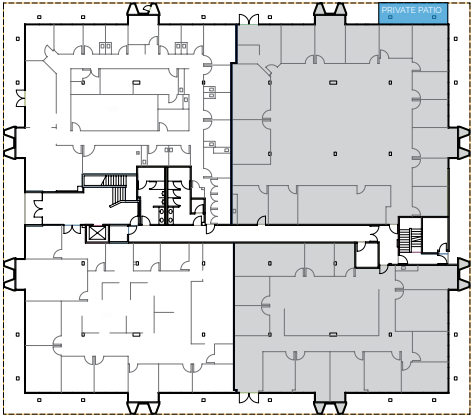

*Suites 105 & 115 are contiguous for up to 11,341 RSF

5353 Mission Center Road

Suite	RSF	Comments
215	5,112	Available

5333 Mission Center Road

Suite	RSF	Comments
105*	6,653	Medical or office use. Reception, 11 private offices, 2 large conference rooms, IT, break room and large open area.
115*	4,688	Reception, 9 private offices, 2 conference rooms, break room, IT and large open area.

*Suites 105 & 115 are continuous for up to 11,341 RSF

Suite 105
 Click for Virtual Tour

Suite 115
 Click for Virtual Tour

Key Plan

5333 Mission Center Road

Suite	RSF	Comments
240	3,960	Available 3/1/23

Key Plan