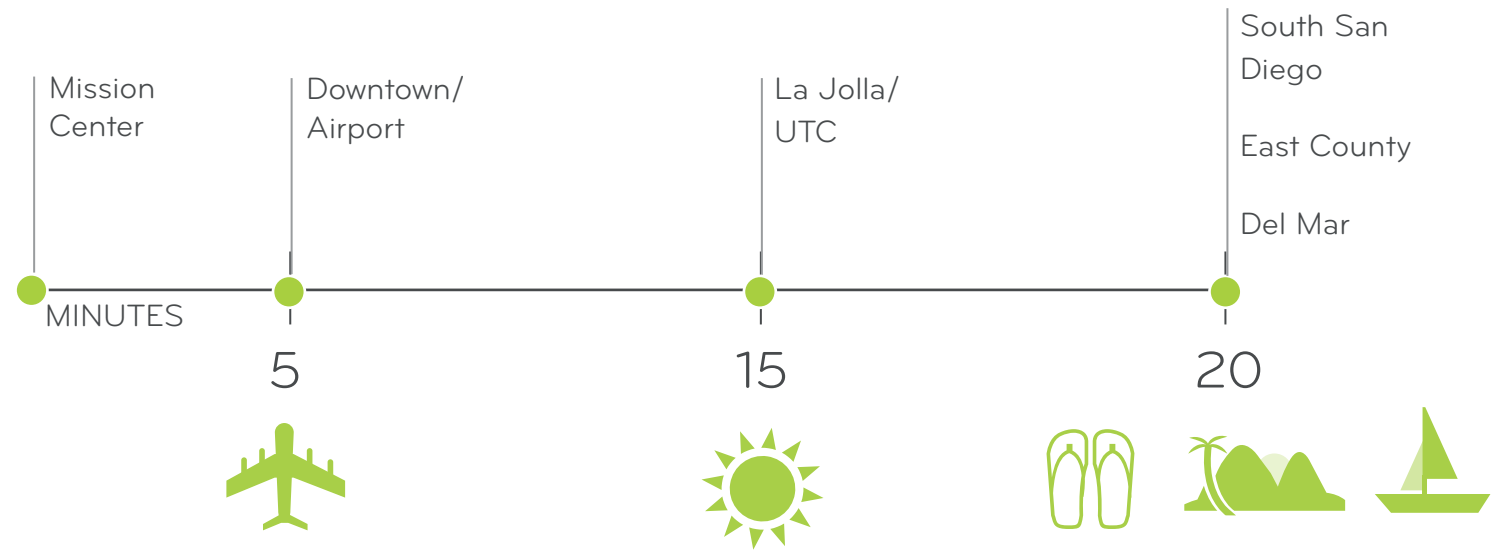

DRIVE TIMES

Availability

5333 Mission Center Road

Suite	RSF	Comments
105*	6,653	Medical or office use. Reception, 11 private offices, 2 large conference rooms, IT, break room and large open area.
115*	4,688	Reception, 9 private offices, 2 conference rooms, break room, IT and large open area.
240	3,960	Available 3/1/23
356	2,256	Reception. Open area, 3 offices and Kitchenette.
380	2,844	Reception, 3 private offices, break room, storage and large open area.

*Suites 105 & 115 are contiguous for up to 11,341 RSF

5353 Mission Center Road

Suite	RSF	Comments
215	5,112	Available