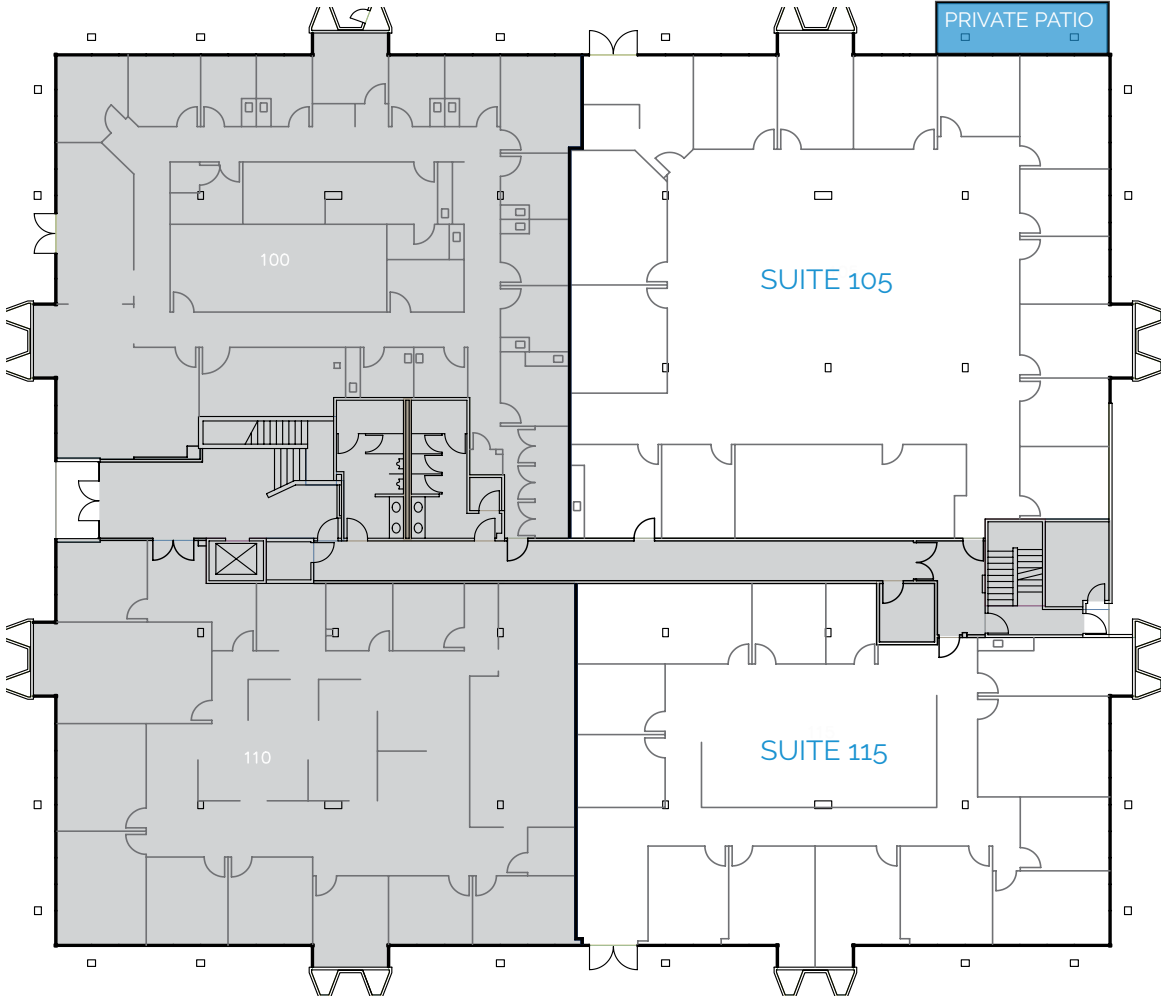

*Suites 105 & 115 are contiguous for up to 11,341 RSF

5353 Mission Center Road

Suite	RSF	Comments
215	5,112	Available

5333 Mission Center Road

Suite	RSF	Comments
105*	6,653	Medical or office use. Reception, 11 private offices, 2 large conference rooms, IT, break room and large open area.
115*	4,688	Reception, 9 private offices, 2 conference rooms, break room, IT and large open area.

*Suites 105 & 115 are continuous for up to 11,341 RSF

Suite 105
 Click for Virtual Tour

Suite 115
 Click for Virtual Tour

Key Plan

5333 Mission Center Road

Suite	RSF	Comments
240	3,960	Available 3/1/23

Key Plan

5333 Mission Center Road

Suite	RSF	Comments
356	2,256	Reception. Open area, 3 offices and Kitchenette.
380	2,844	Reception, 3 private offices, break room, storage and large open area.

Suite 356

Suite 380