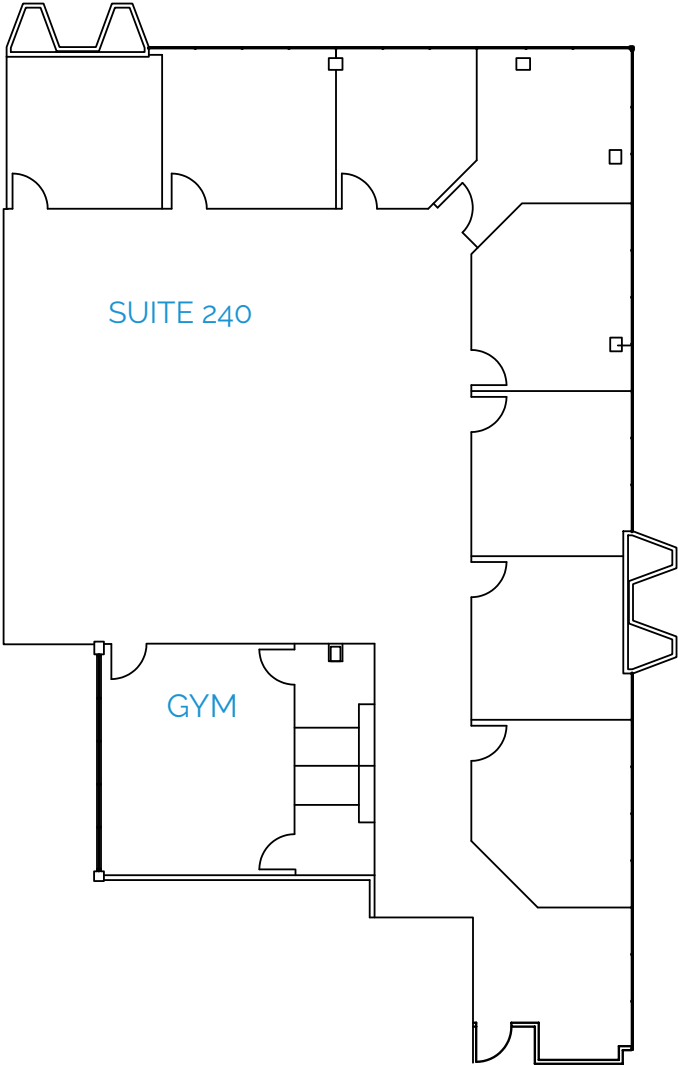

*Suites 105 & 115 are contiguous for up to 11,341 RSF

5353 Mission Center Road

Suite	RSF	Comments
215	5,112	Available

5333 Mission Center Road

Suite	RSF	Comments
105*	6,653	Medical or office use. Reception, 11 private offices, 2 large conference rooms, IT, break room and large open area.
115*	4,688	Reception, 9 private offices, 2 conference rooms, break room, IT and large open area.

*Suites 105 & 115 are continuous for up to 11,341 RSF

Suite 105
 Click for Virtual Tour

Suite 115
 Click for Virtual Tour

Key Plan

5333 Mission Center Road

Suite	RSF	Comments
240	3,960	Available 3/1/23

Key Plan

5333 Mission Center Road

Suite	RSF	Comments
356	2,256	Reception. Open area, 3 offices and Kitchenette.
380	2,844	Reception, 3 private offices, break room, storage and large open area.

Suite 356

Suite 380

Click for Virtual Tour

Key Plan

5353 Mission Center Road

Suite	RSF	Comments
215	5,112	Available.

Key Plan