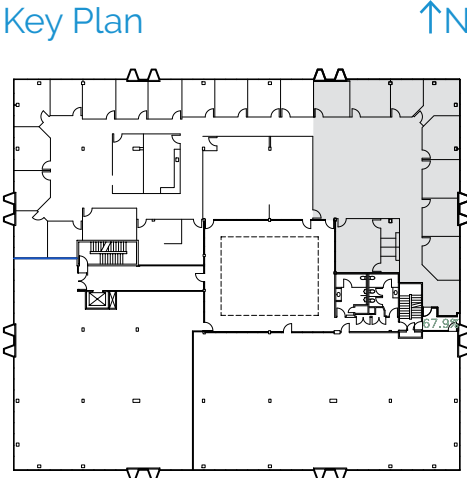

*Suites 105 & 115 are contiguous for up to 11,341 RSF

5353 Mission Center Road

Suite	RSF	Comments
215	5,112	Available

5333 Mission Center Road

Suite	RSF	Comments
105*	6,653	Medical or office use. Reception, 11 private offices, 2 large conference rooms, IT, break room and large open area.
115*	4,688	Reception, 9 private offices, 2 conference rooms, break room, IT and large open area.

*Suites 105 & 115 are continuous for up to 11,341 RSF

Suite 105
 Click for Virtual Tour

Suite 115
 Click for Virtual Tour

Key Plan

5333 Mission Center Road

Suite	RSF	Comments
240	3,960	Available 3/1/23

Key Plan

5333 Mission Center Road

Suite	RSF	Comments
356	2,256	Reception. Open area, 3 offices and Kitchenette.
380	2,844	Reception, 3 private offices, break room, storage and large open area.

Suite 356

Suite 380

Click for Virtual Tour

Key Plan

5353 Mission Center Road

Suite	RSF	Comments
215	5,112	Available.

Key Plan